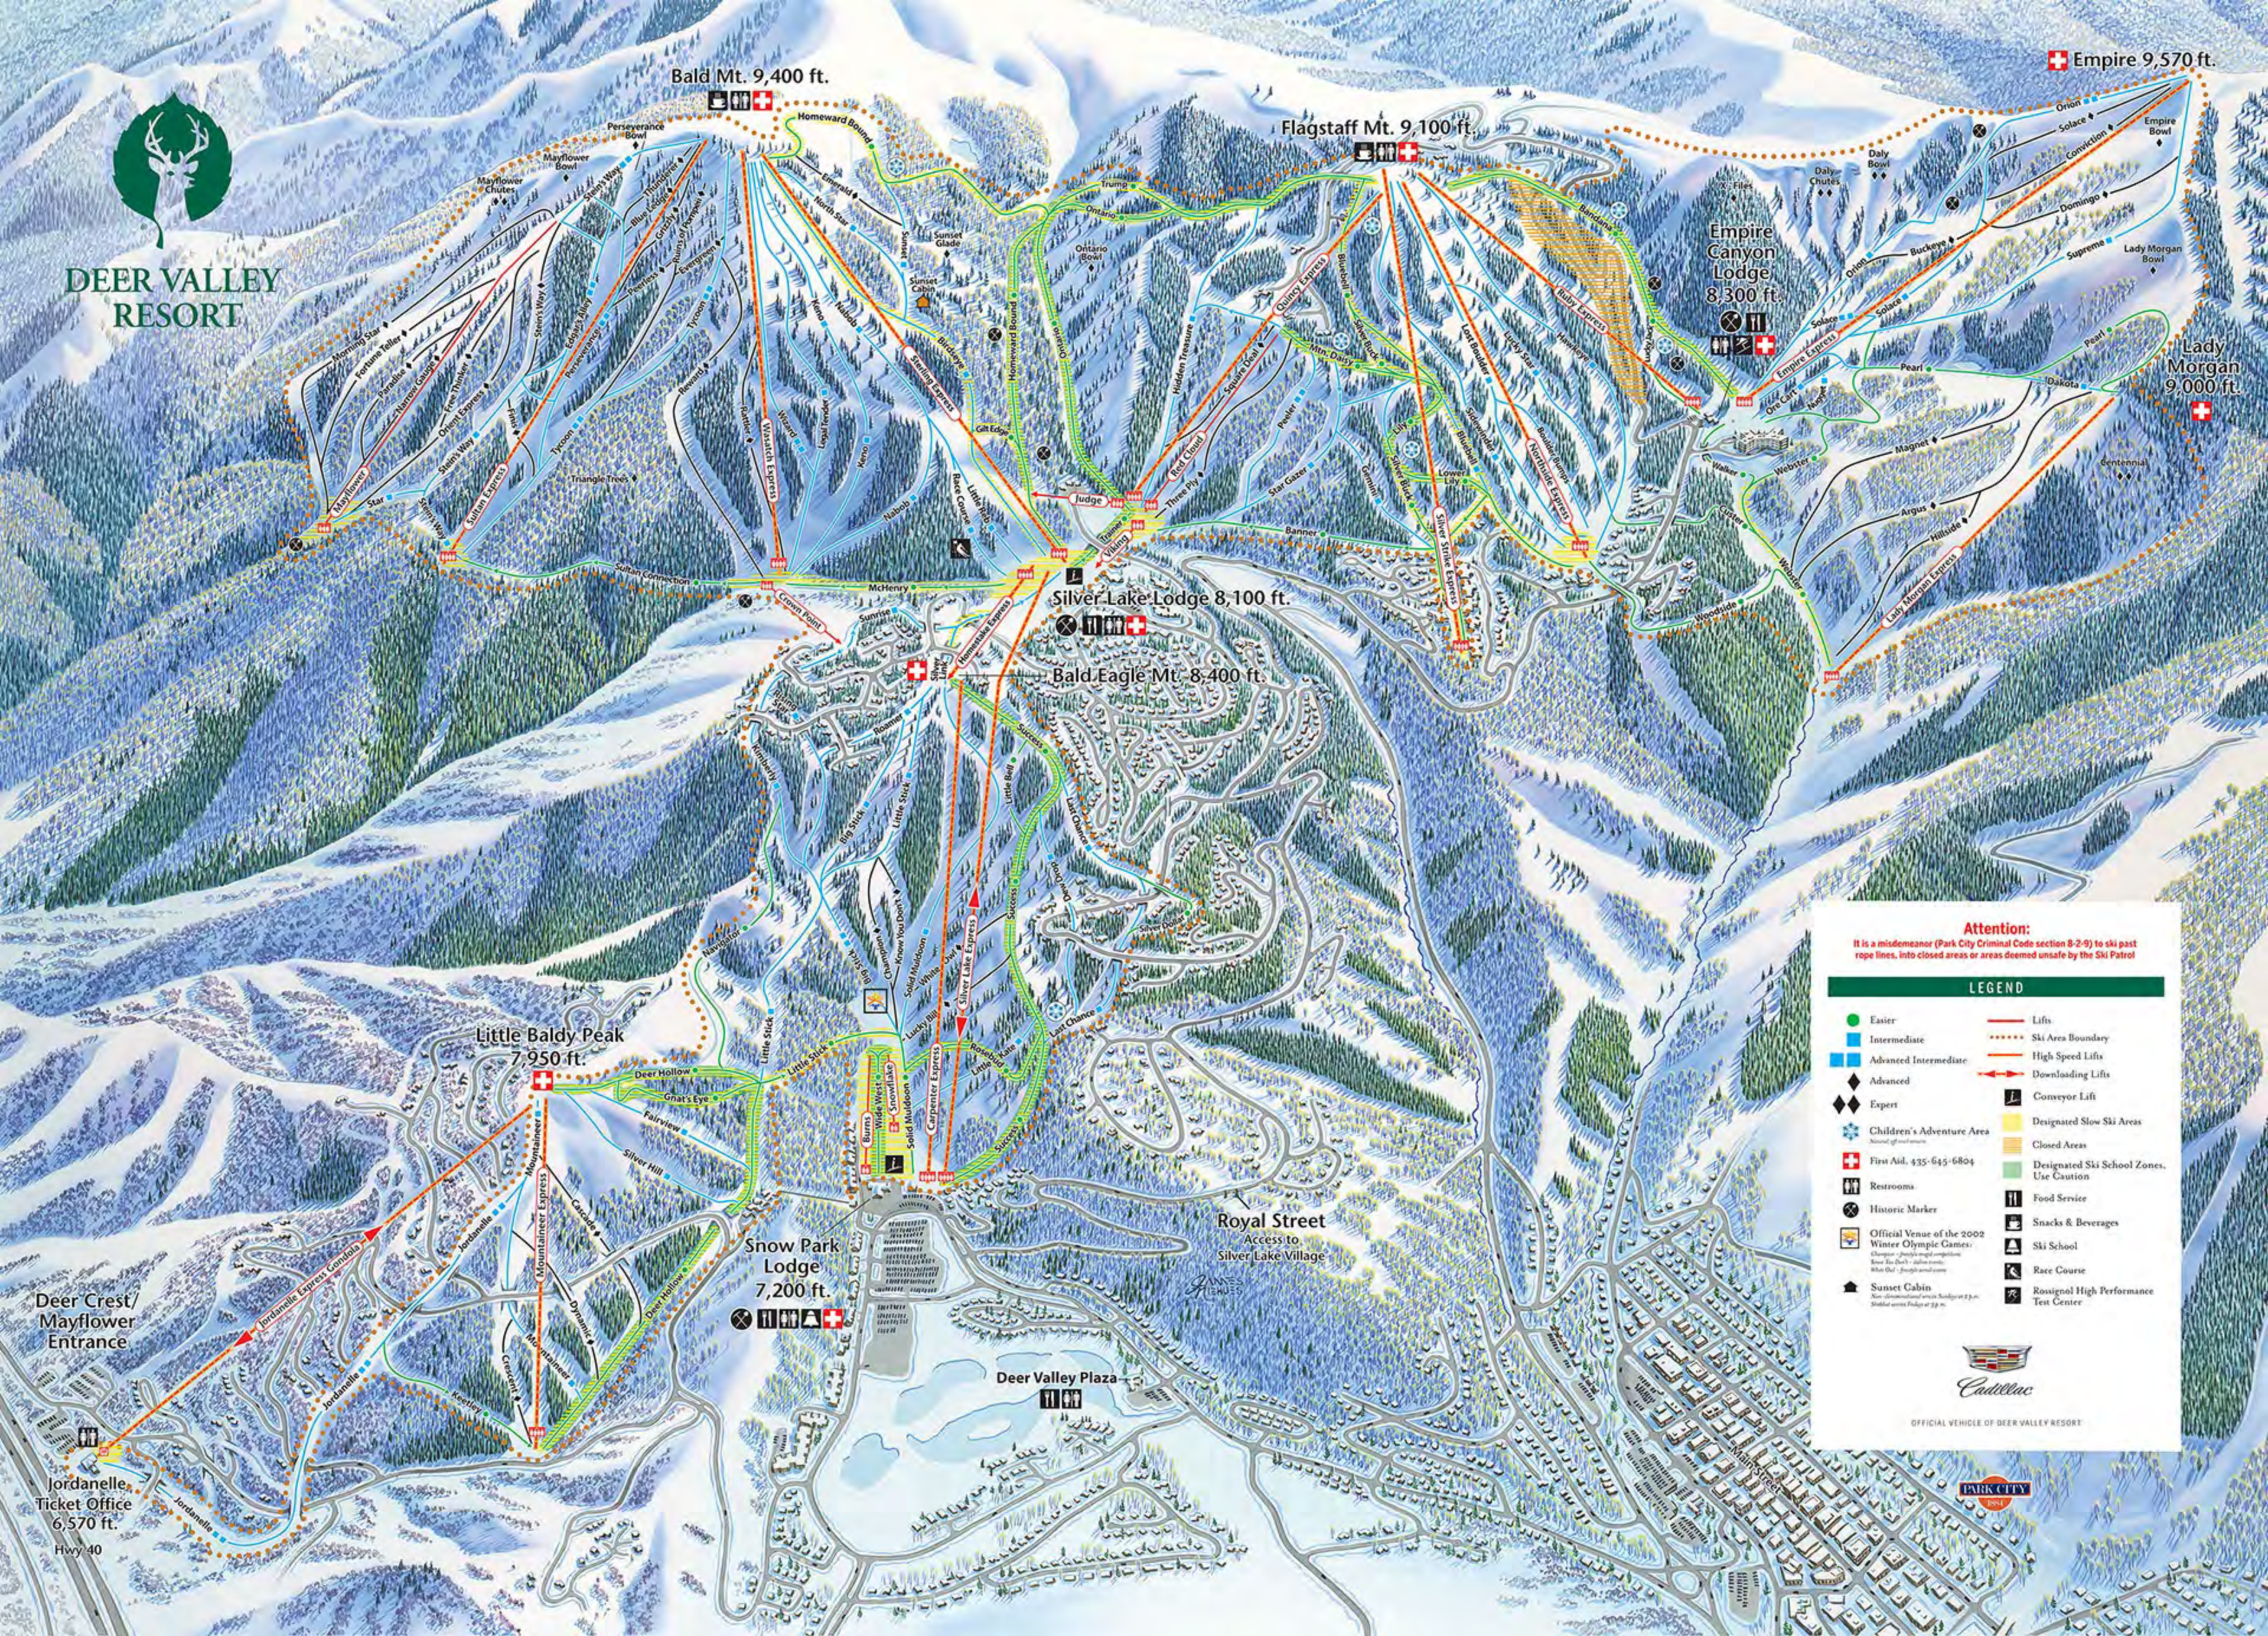

DEER VALLEY RESORT

Deer Crest/
Mayflower
Entrance

Jordanelle
Ticket Office
6,570 ft.
Hwy 40

Attention:
It is a misdemeanor (Park City Criminal Code section 8-2-9) to ski past rope lines, into closed areas or areas deemed unsafe by the Ski Patrol

LEGEND

Easier	Lifts
Intermediate	Ski Area Boundary
Advanced Intermediate	High Speed Lifts
Advanced	Downloading Lifts
Expert	Conveyor Lift
Children's Adventure Area <small>Not for lift use</small>	Designated Slow Ski Areas
First Aid, 435-645-6804	Closed Areas
Restrooms	Designated Ski School Zones, Use Caution
Historic Marker	Food Service
Official Venue of the 2002 Winter Olympic Games <small>Champion - Joseph and Margaret Roe, Joe and Julie; silver medalists Whit DeLo - Joseph and team</small>	Snacks & Beverages
Sunset Cabin <small>Non-destination service, Sunday 8 p.m. Shuttle service Friday 8 p.m.</small>	Ski School
	Race Course
	Rossignol High Performance Test Center

OFFICIAL VEHICLE OF DEER VALLEY RESORT