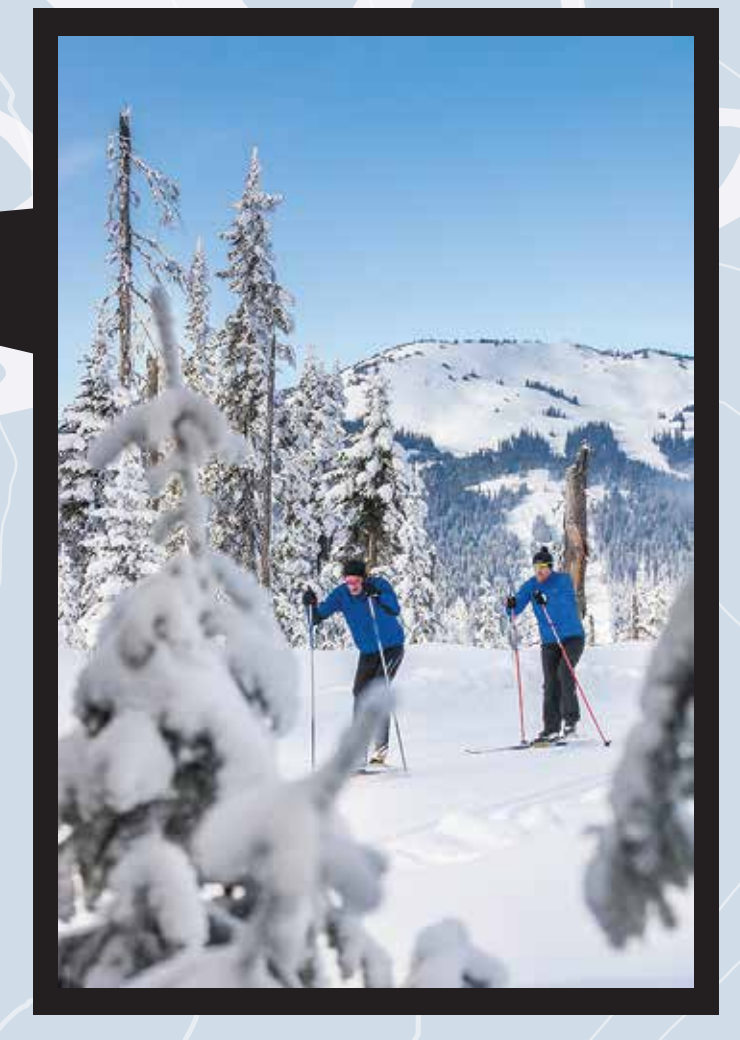

**P2** **P3**

**Covered Bridge**  
1,261m (4,137')

Icons:

**Nordic Centre**  
1,291m (4,236')

**P5**

Icons:

**Top of Morrisey Express**  
1,675m (5,495')

Icons:

**McGillivray Lake Outlet**  
1,403m (4,603')

Icons: