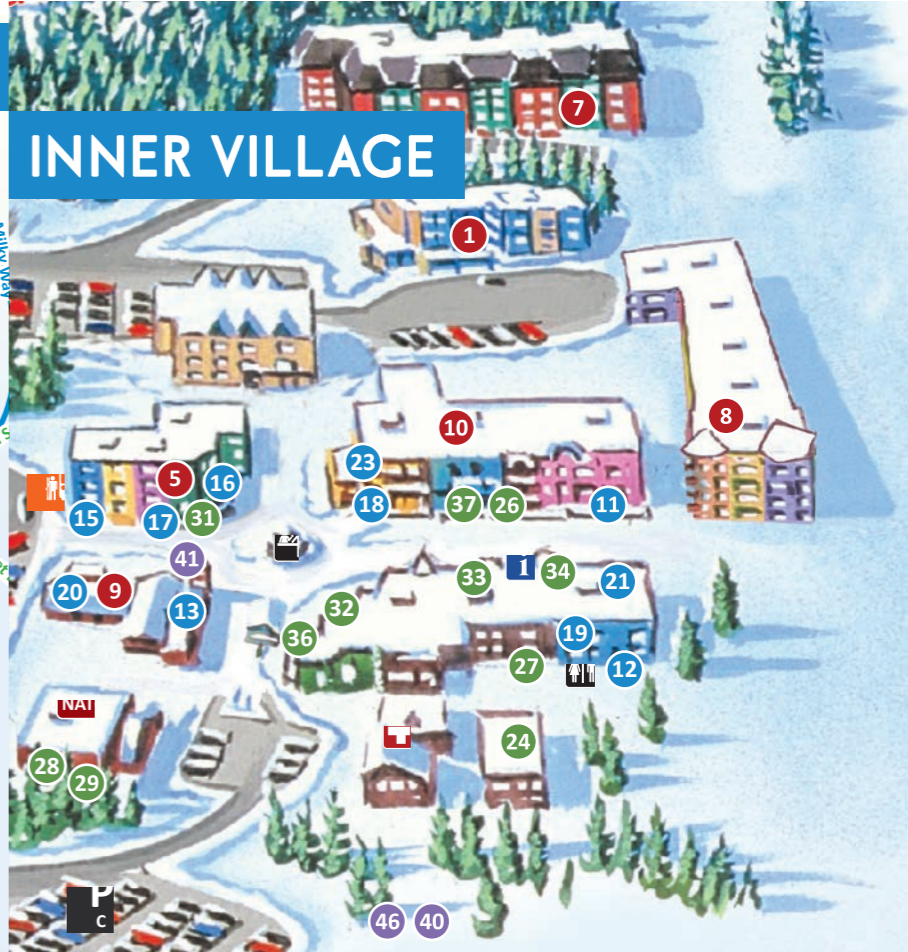

## LEGEND

-  SnowSports School & Guest Services
-  Ticket & Pass Office
-  Patrol Clinic
-  Shuttle Bus Stop
-  Parking
-  Washrooms
-  National Altitude Training Centre (NATC)

## LODGING

1. Chilcoot Lodge
2. Creekside Condominiums
3. FireLight Lodge
4. Grandview Condominiums
5. Lord Aberdeen Hotel
6. Pinnacles Suite Hotel
7. Silver Creek Lodge
8. Snowbird Lodge
9. The Bulldog Hotel
10. Vance Creek Hotel

## ON MOUNTAIN RESTAURANTS

Paradise Camp } See Alpine Map for  
The Lookout } mountain locations.

## ACTIVITIES

39. Brewer's Pond/Skating
40. Cross Country Skiing Trail Head
41. Horse Drawn Sleigh Ride Dinner Tour
42. MAG Snow MX Tours
43. Mini Snowmobiles
44. Pinheads Bowling Alley
45. Snowmobile Tours
46. Snowshoe Trail Head
47. Tube Town